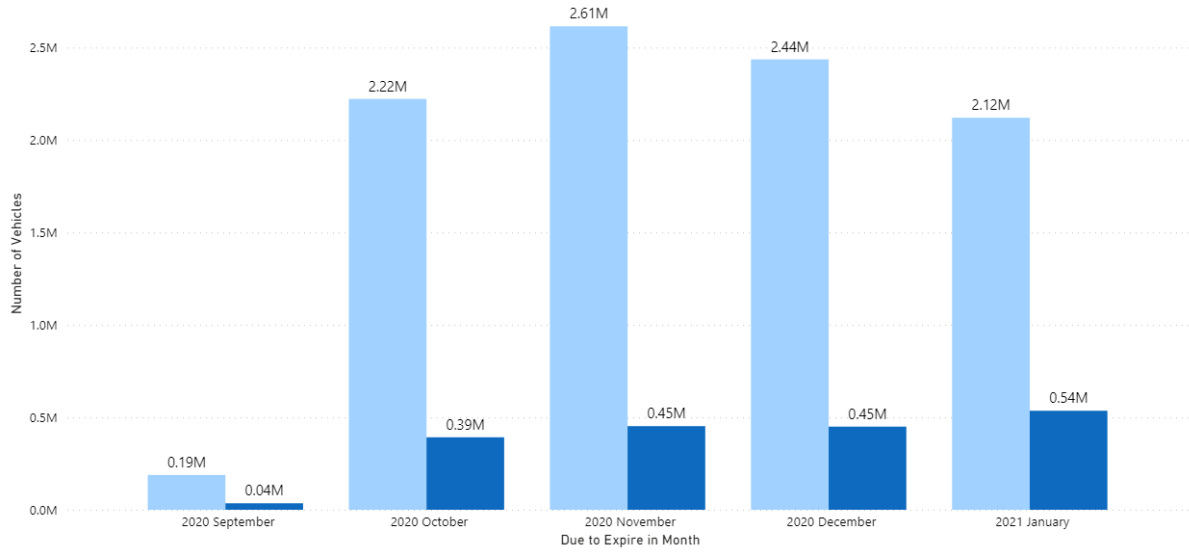

Expiry date of all granted extensions and number of vehicles remaining on an extension.

● Extensions Granted ● Extensions Remaining

MOT COVID-19 Extensions
Data as of 24/02/21, 03:02